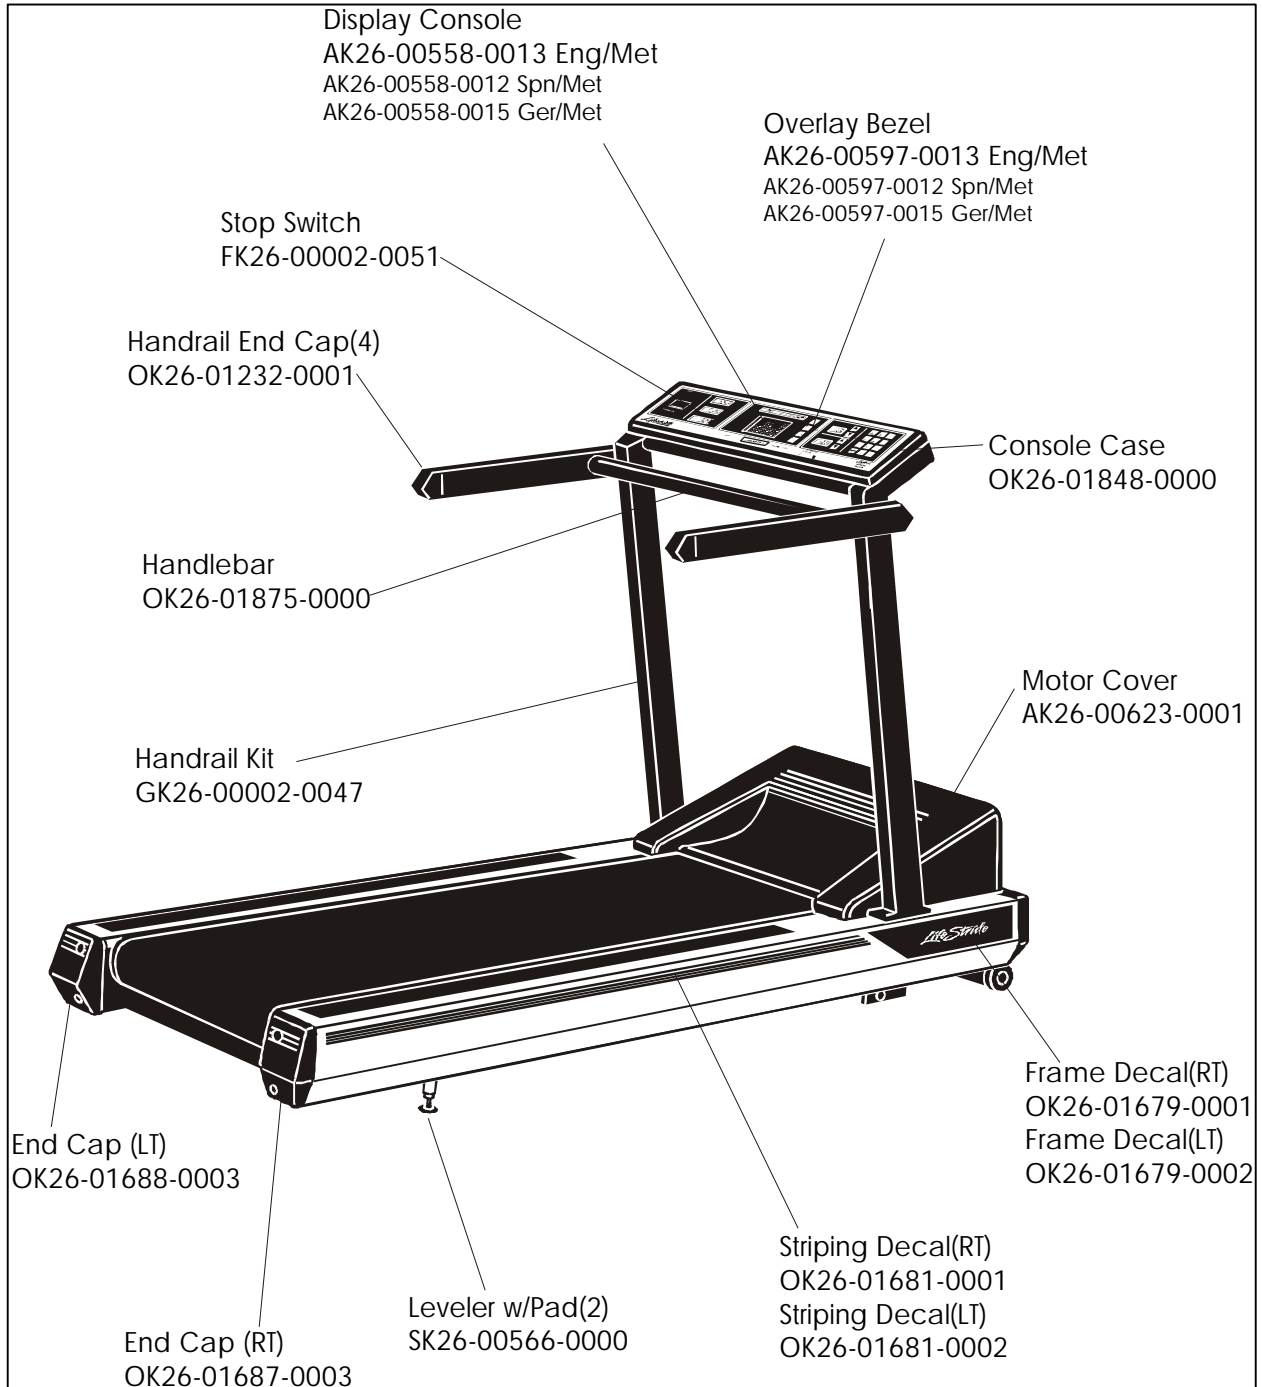

**TR-7500
TREADMILL**

GK26-00005-XXXX
SN: 350001-350204

**TR-7500
TREADMILL**

**GK26-00005-XXXX
SN: 350001-350204**

**TR-7500
TREADMILL**

**GK26-00005-XXXX
SN: 350001-350204**