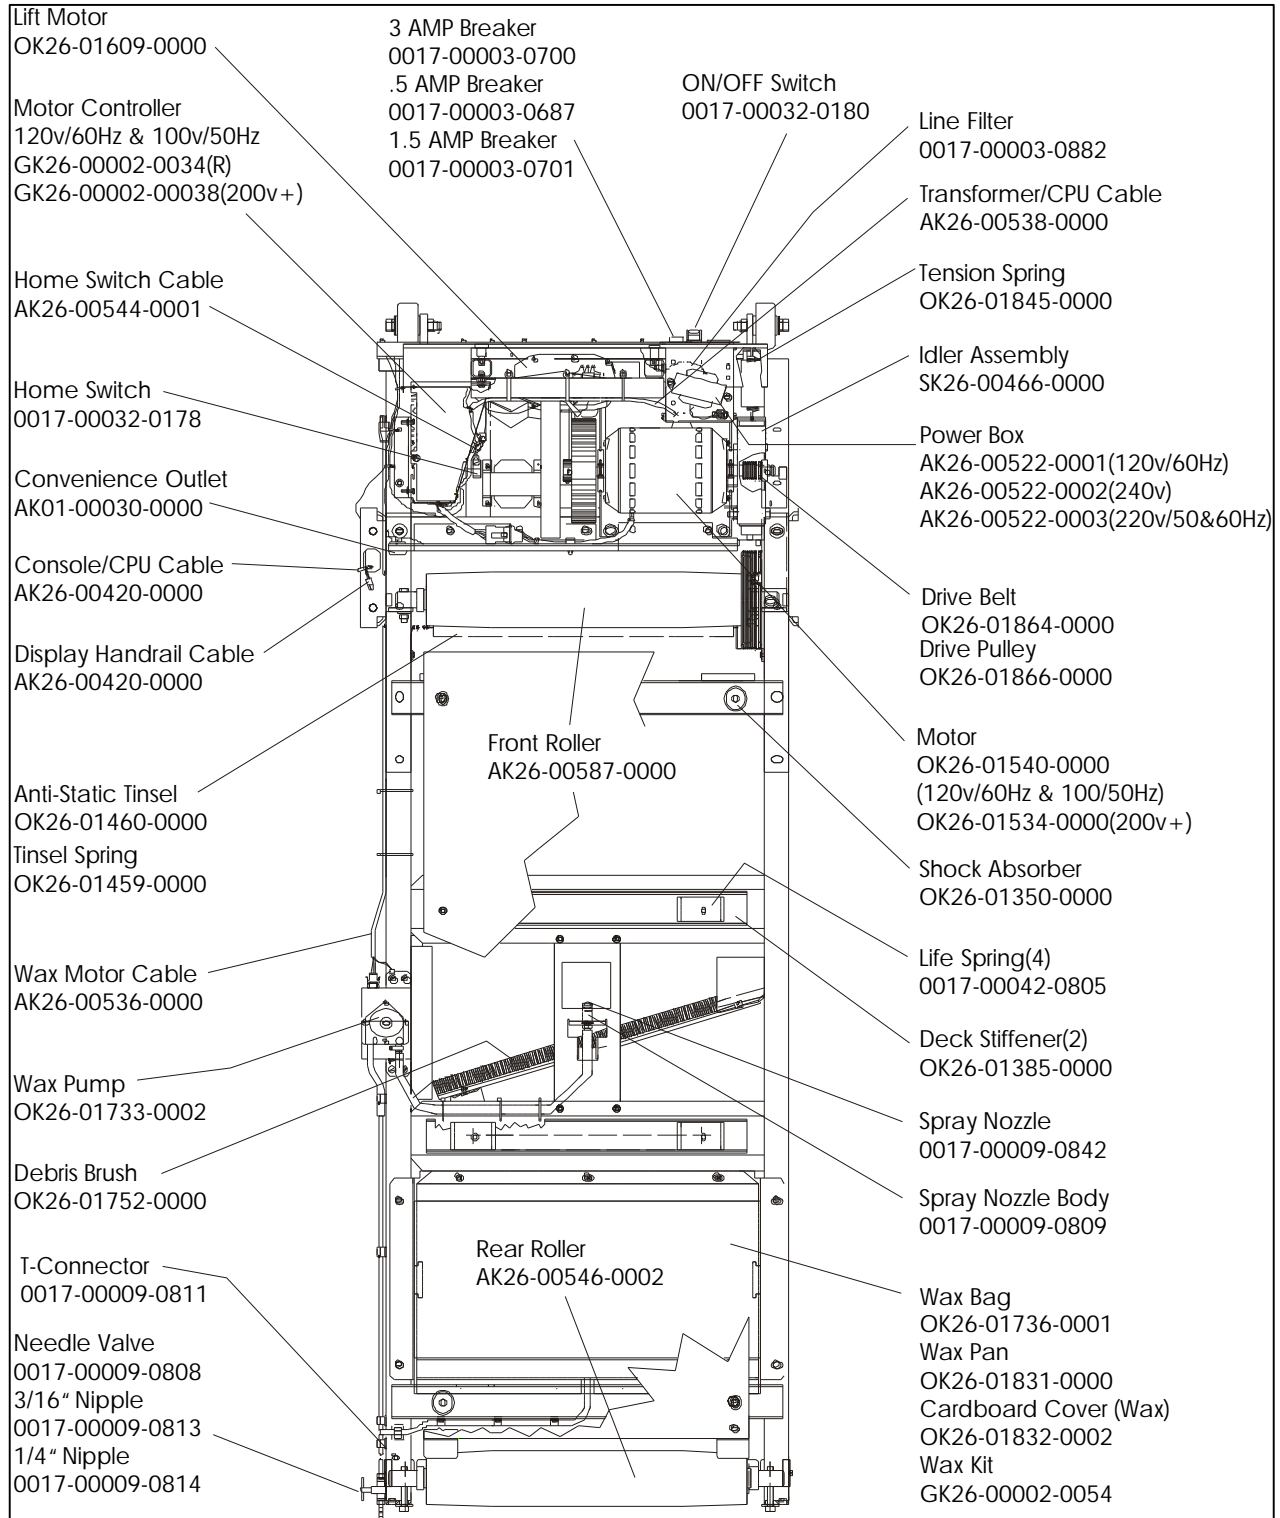

**TR-7500
TREADMILL**

GK26-00005-XXXX
SN: 350001-350204

**TR-7500
TREADMILL**

**GK26-00005-XXXX
SN: 350001-350204**

**TR-7500
TREADMILL**

**GK26-00005-XXXX
SN: 350001-350204**